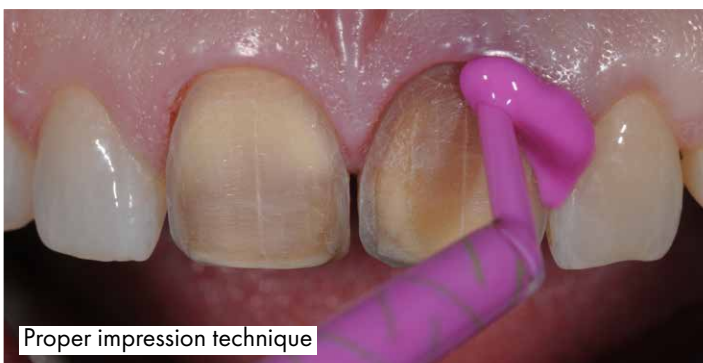

WHAT YOU WILL LEARN

- Basics of treatment planning for simple and complex cases
- Presenting treatment to patients
- Top 10 tips for anterior and posterior composites
- What instruments and burs you should always use
- How to prepare a PFM and a Zirconia crown
- Taking the perfect impression
- How to take a shade for crowns and composites
- What to write on a lab card
- How to properly adjust, fit, and cement a crown
- The A-Z of dentine bonding and cements

Further information and registration
www.ceodental.com.au

All CeoDental courses are compliant with current Dental Board of Australia Guidelines on Continued Professional Development.
Australian Dental Centre of Excellence, 154 Ipswich Rd, Woolloongabba QLD 4102